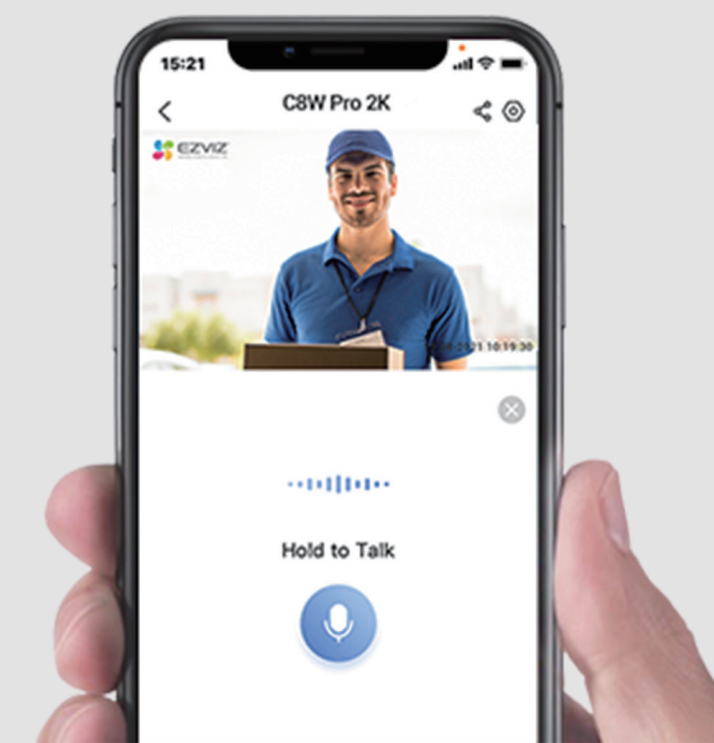

C8W Pro **2K**

Pan & Tilt Wi-Fi Camera

360-degree protection with built-in smarts

The C8W Pro 2K elevates the convenience provided by a smart security camera. Thanks to on-device AI, it is able to differentiate people and vehicles from other moving objects, and can automatically lock on and follow human movements to record important moments. Despite complex tracking capability, it provides easy control to auto-resume its pre-set viewing angle through one click. Use it to watch over your home entrance or backyard, for 24/7 all-round protection with 2K clarity.

Front Yard

Garage

Pin down the spots that matter to you most

No matter how complicated the tracking is, the camera always knows it's way back to your preferred viewing angle. You can pinpoint up to 12 angles via the EZVIZ App. Just click on your pre-set dots and the camera will automatically resume its place.

See, hear and talk, from anywhere

With the C8W Pro 2K , you can hear and talk to your family, welcome visitors, or turn away uninvited guests by simply using your smartphone.

Large, safe storage options that you can trust