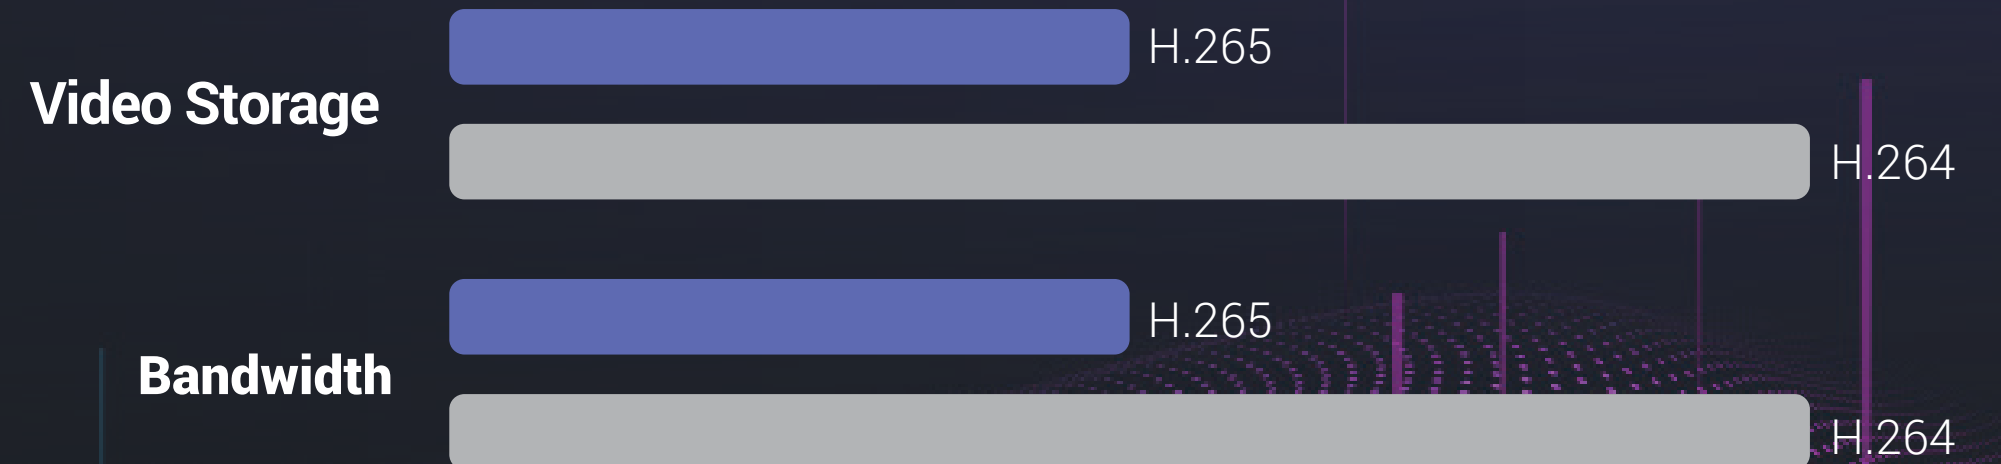

It saves money on storage and bandwidth

The camera features the advanced H.265 video compression technology, achieving better video quality with only half the bandwidth and half the storage space required by the previous H.264 video compression standard³.