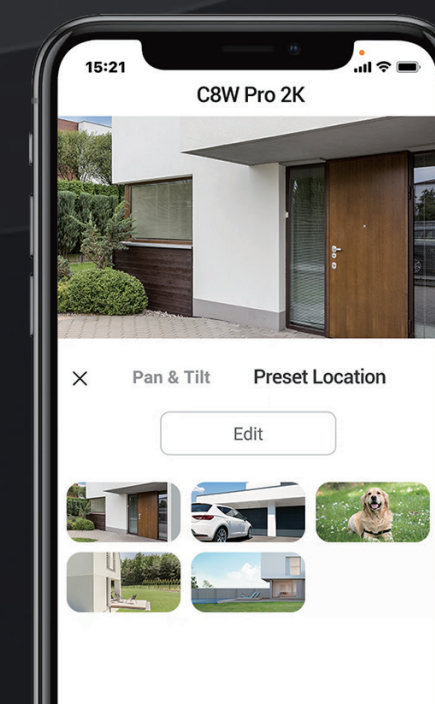

Front Yard

Garage

Pin down the spots that matter to you most

No matter how complicated the tracking is, the camera always knows it's way back to your preferred viewing angle. You can pinpoint up to 12 angles via the EZVIZ App. Just click on your pre-set dots and the camera will automatically resume its place.