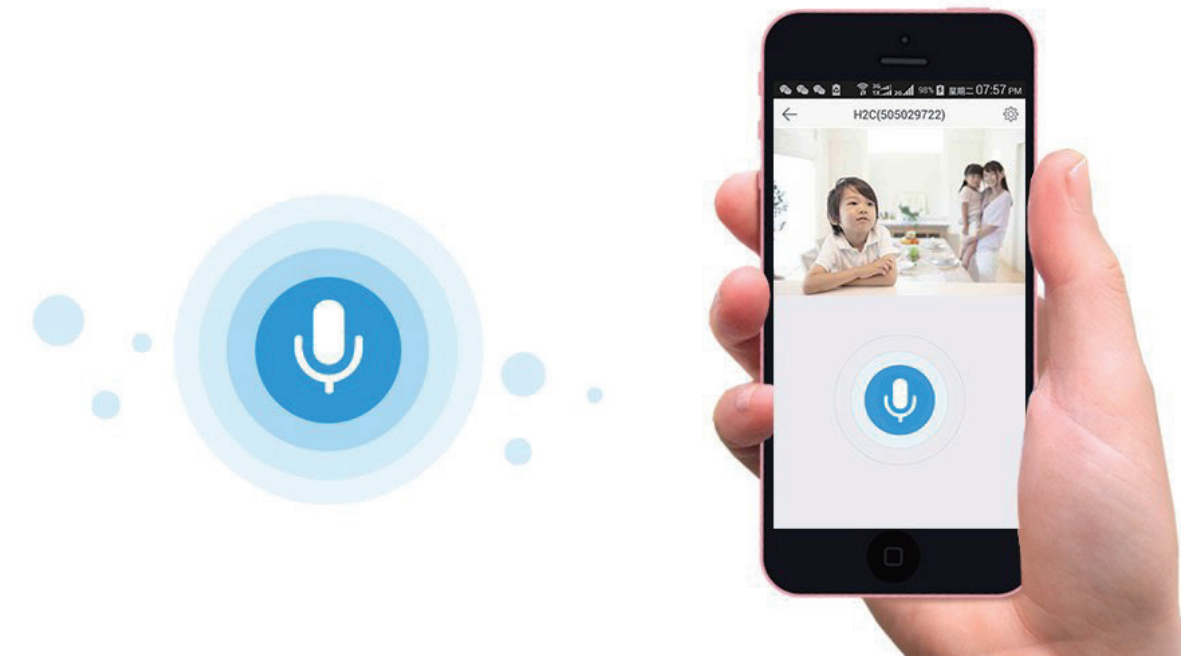

Two-way audio

The camera comes with a built-in microphone and HiFi quality speaker, enabling two-way audio via the camera and your phone or tablet.