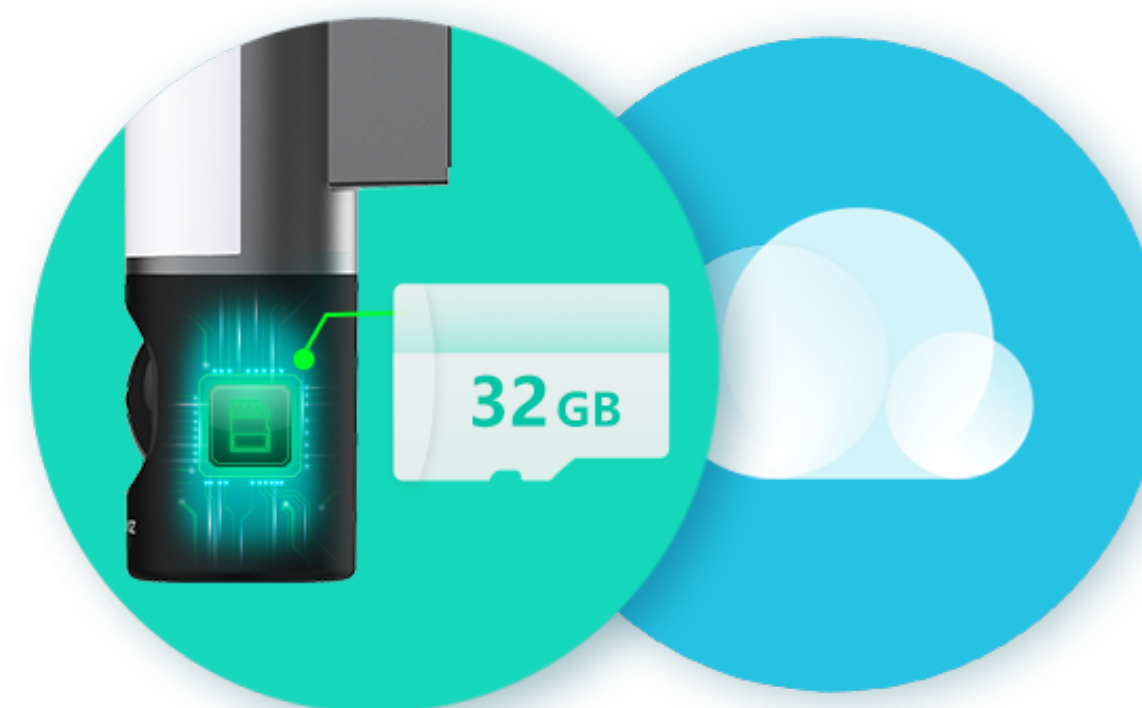

Built-in 32 GB eMMC Storage

Supports EZVIZ CloudPlay Storage*