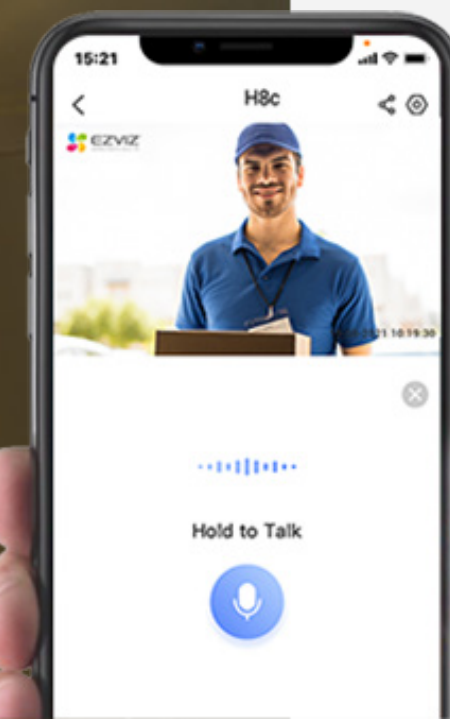

Pin down the spots that matter to you most

No matter how complicated the tracking is, the camera always knows its way back to your preferred viewing angle. You can pinpoint up to 12 angles via the EZVIZ App. Just click on your pre-set dots and the camera will automatically resume its place.

Front Door

Front Yard

Garage

How can I help you?

You have a delivery

Hear and speak with visitors as if you were there

With the H8c, you can simply use your smartphone to hear and speak to a deliveryman, greet guests, or ask strangers to leave your property – even if you're not home.

Designed to make protection last all night

01 Impressive, far-reaching night vision

The H8c camera ensures that no one sneaks in under the cover of darkness. It helps you see far enough to know what's going on around your home.