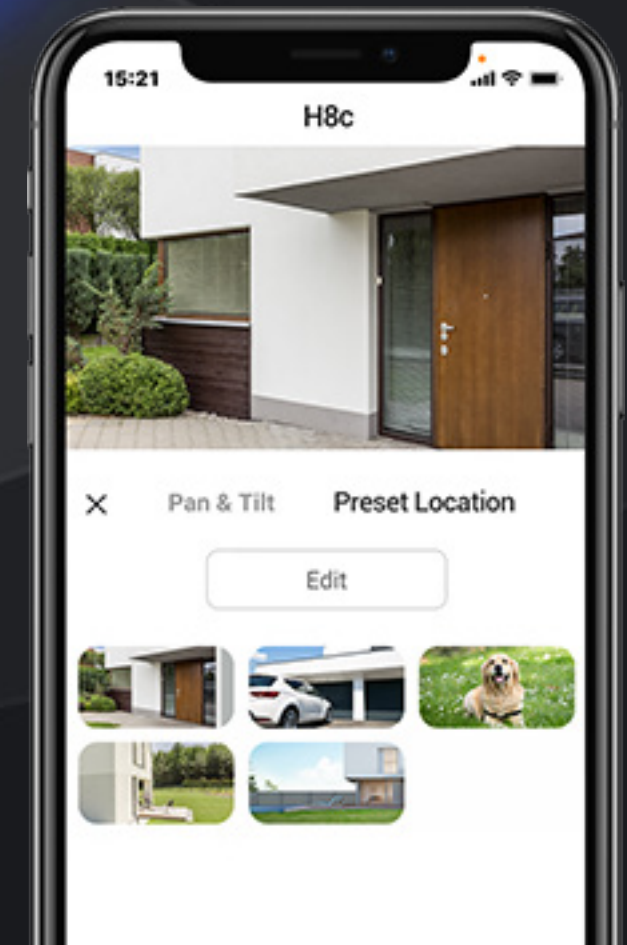

With only one affordable H8c, you can stay informed with both the bigger picture and the small details.

350°
Horizontal

80°
Vertical

Detect and track the crucial moments

The H8c distinguishes people from pets or insignificant moving objects. When human activity gets detected, the camera will lock on the target and automatically rotate to follow the movement. Nothing will easily escape your attention.

AI-Powered Human Shape Detection

Human Motion Auto-Tracking

No Subscription Fee

A vigilant guard who works around the clock

The camera features the active defense function to provide an extra layer of protection. Upon detection of intruders, the camera will set off a loud siren and flash two dazzling spotlights³ to let uninvited visitors know they have been detected.

Pin down the spots that matter to you most

No matter how complicated the tracking is, the camera always knows its way back to your preferred viewing angle. You can pinpoint up to 12 angles via the EZVIZ App. Just click on your pre-set dots and the camera will automatically resume its place.

Front Door

Front Yard

Garage

How can I help you?

You have a delivery

Hear and speak with visitors as if you were there

With the H8c, you can simply use your smartphone to hear and speak to a deliveryman, greet guests, or ask strangers to leave your property – even if you're not home.