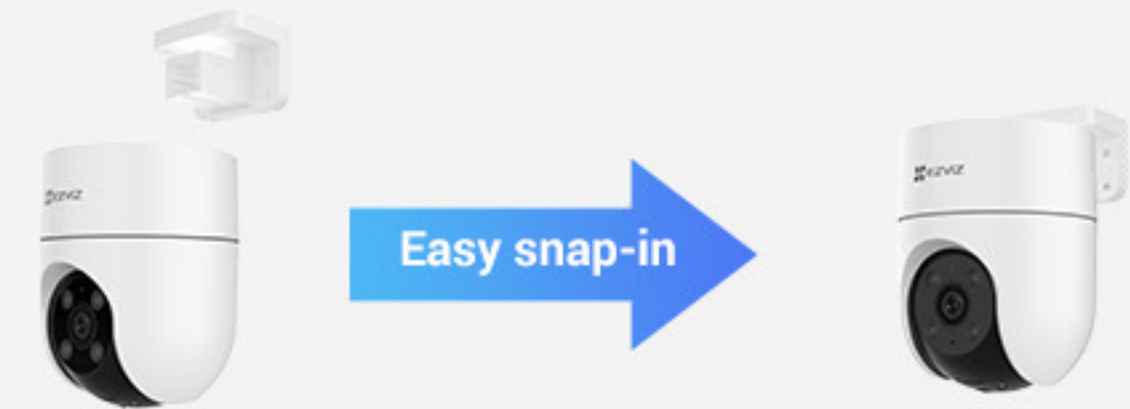

H8c

Pan & Tilt Wi-Fi Camera

360-degree protection that's simply smart

Inheriting the core technologies from EZVIZ's award-winning outdoor pan & tilt camera series, the H8c puts loads of smart features into a compact unit for simply smart home protection. This trusted, accessible camera is reliable in any weather and operates steadily on residential internet platforms.

Color Night Vision

Black-and-White Night Vision

Elegant design with reliable Wi-Fi connection

Compact in design to go under the eaves or on an exterior wall, the H8c comes equipped with high-performance, built-in dual antennas to ensure stable, strong camera connection.

Sturdy and durable for everyday use

EZVIZ designed the H8c to bring simple, long-lasting, and worry-free protection to every family. Its weatherproof enclosure stands strong even in harsh weather.

Detachable mount plate makes installation easy

The H8c facilitates the setup process. Its mounting base can be detached from the camera body to get installed first, eliminating the need to hold the whole camera in place while you search for the best installation spot.