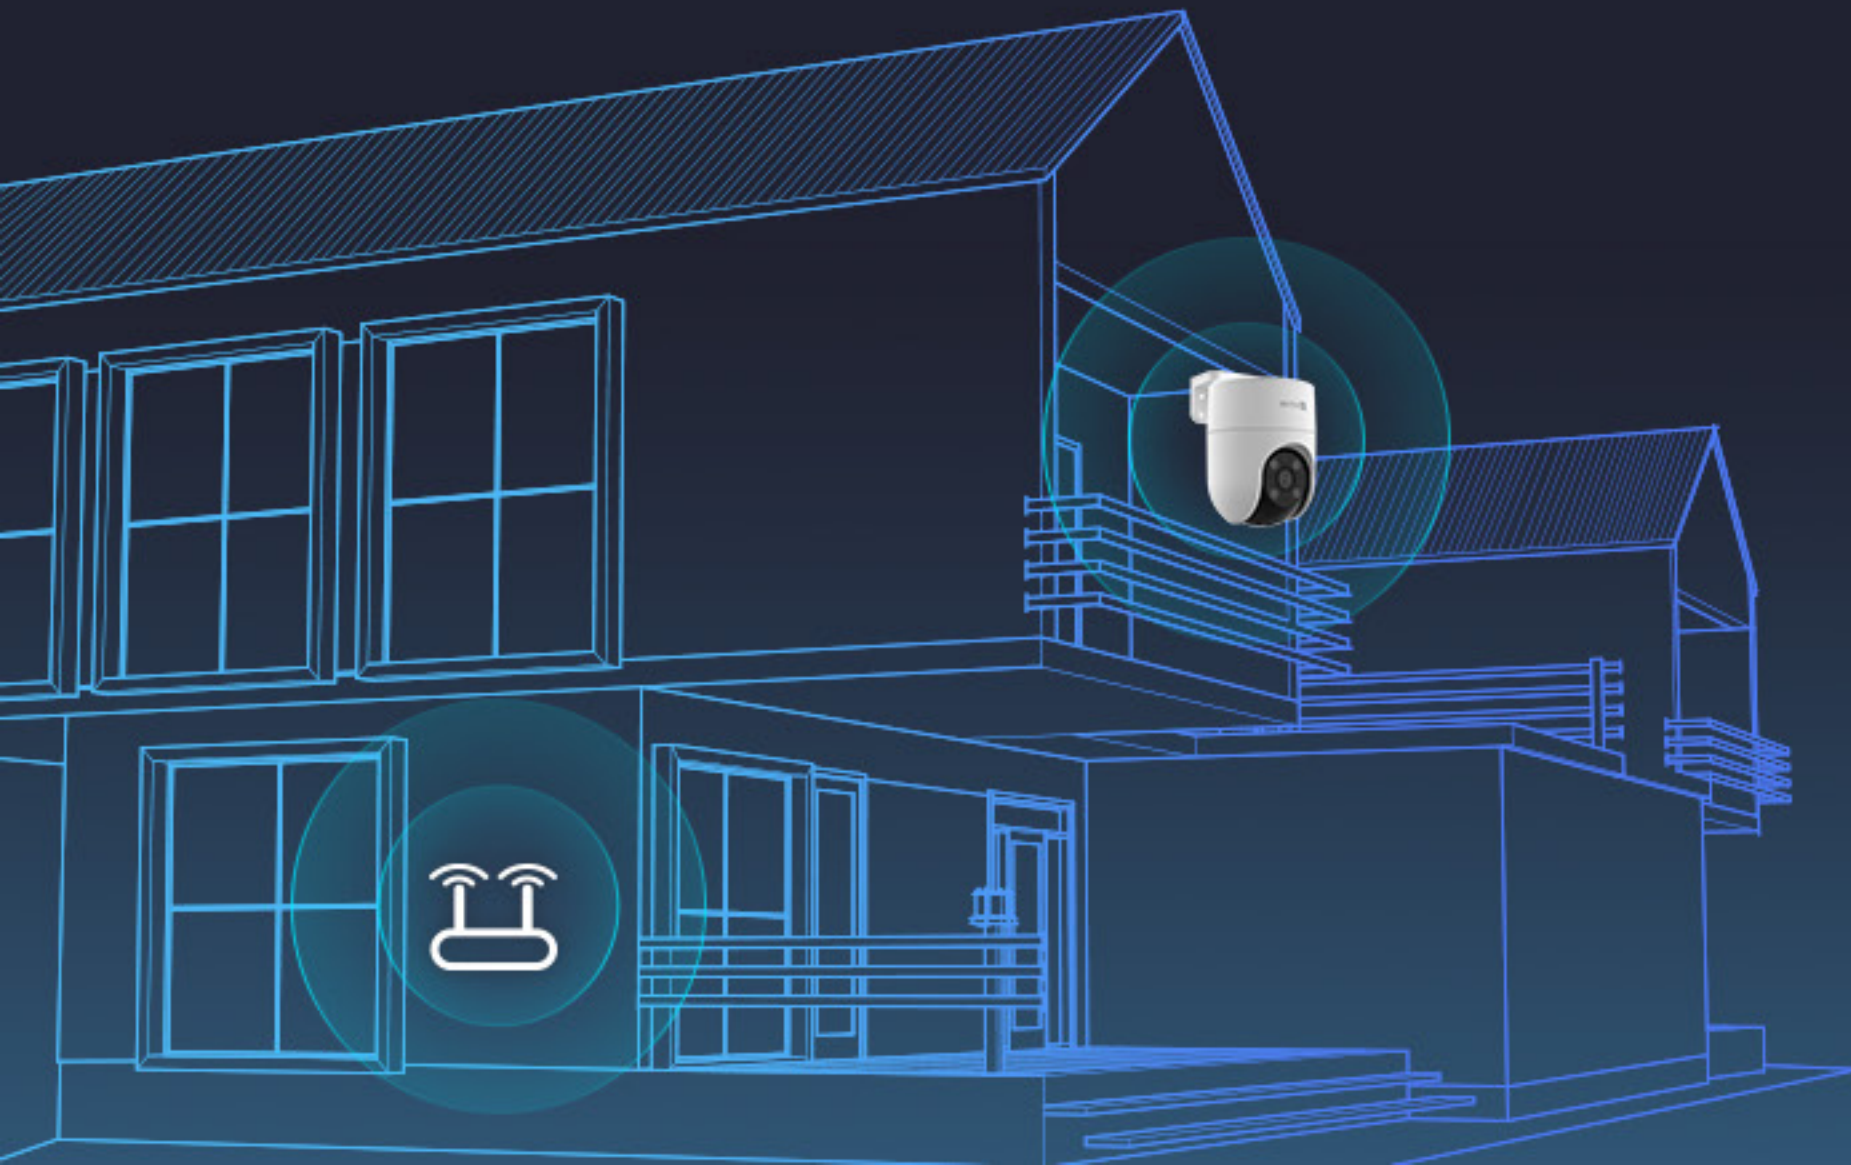

H8c

Pan & Tilt Wi-Fi Camera

360-degree protection that's simply smart

Inheriting the core technologies from EZVIZ's award-winning outdoor pan & tilt camera series, the H8c puts loads of smart features into a compact unit for simply smart home protection. This trusted, accessible camera is reliable in any weather and operates steadily on residential internet platforms.

- **Black-and-white night vision**

If you don't want the lighting to disturb your neighbors, just go with the infrared night vision by changing on the EZVIZ App.

- **Smart night vision**

Or, let the camera decide. In smart mode, the camera will automatically light up the environment upon detection of human motion.

Color Night Vision

Black-and-White Night Vision

Elegant design with reliable Wi-Fi connection

Compact in design to go under the eaves or on an exterior wall, the H8c comes equipped with high-performance, built-in dual antennas to ensure stable, strong camera connection.

Sturdy and durable for everyday use

EZVIZ designed the H8c to bring simple, long-lasting, and worry-free protection to every family. Its weatherproof enclosure stands strong even in harsh weather.

Detachable mount plate makes installation easy