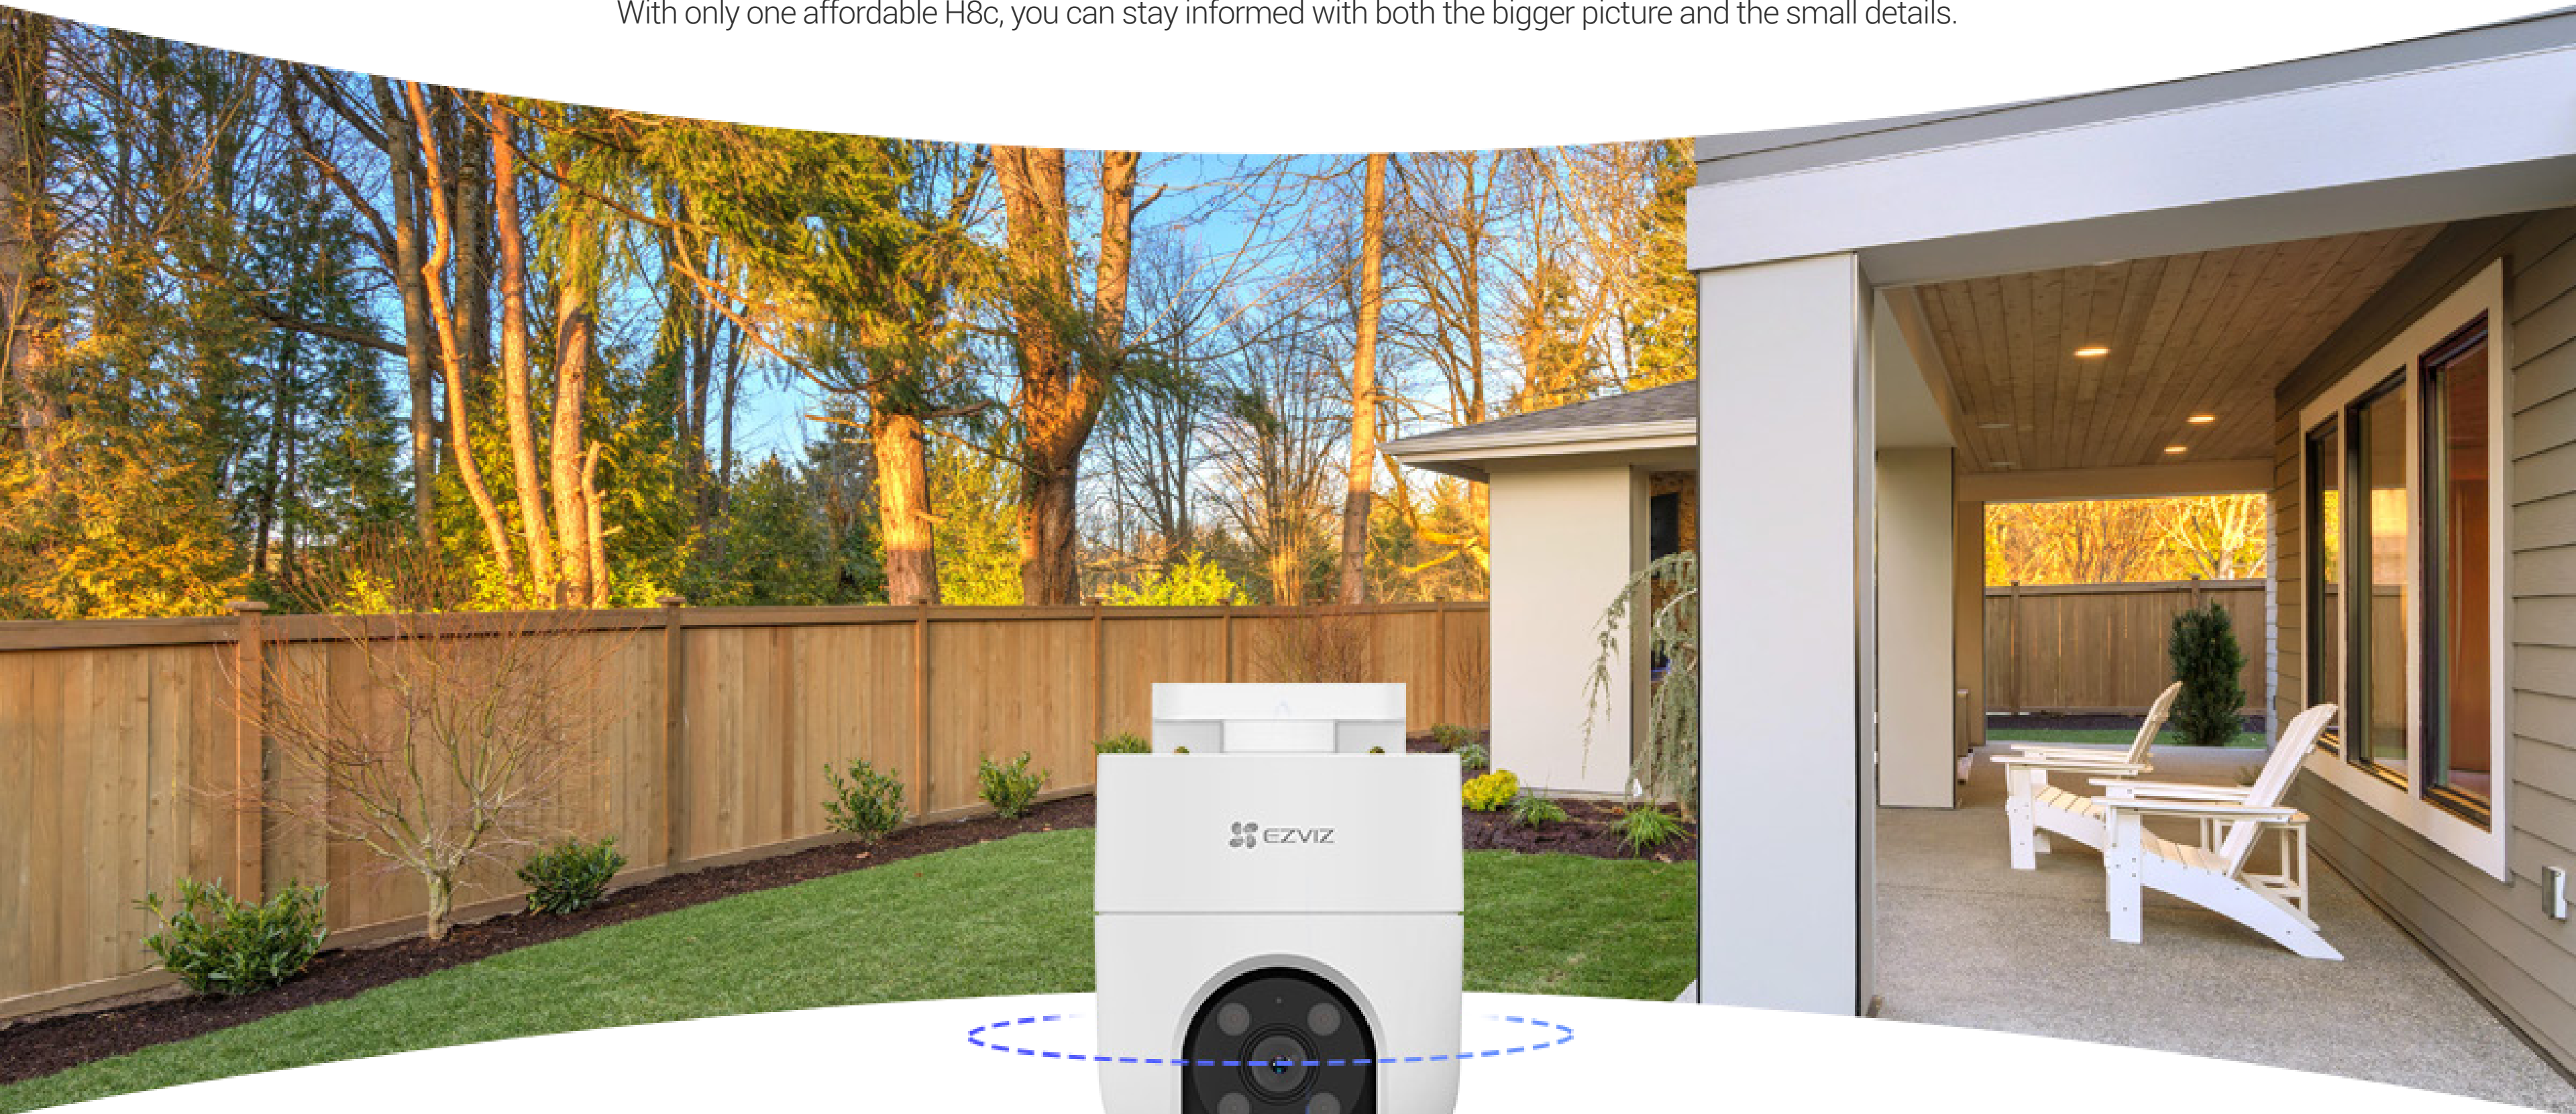

1080p
Resolution

360° Panoramic
Coverage

Color Night
Vision

AI-Powered
Human Shape
Detection

Auto-Tracking

One-Click
Return to Pre-Set
Directions

Weatherproof
Design

Active Defense
with Siren and
Strobe Light

Two-Way Talk

H.265 Video
Technology

Smart Integration
with Google Assistant
& Amazon Alexa¹

Supports MicroSD Card
(Up to 512 GB) &
EZVIZ CloudPlay Storage²

Crisp, 360-degree vision means no gray areas

Can't get a wide enough picture with your current security camera? Hesitant about the huge investment on a multi-camera security system? The motorized H8c reduces blind spots in monitoring so you see every corner that matters. It renders sharp images in 1080p resolution, too.

With only one affordable H8c, you can stay informed with both the bigger picture and the small details.

350°
Horizontal

80°
Vertical

Detect and track the crucial moments

The H8c distinguishes people from pets or insignificant moving objects. When human activity gets detected, the camera will lock on the target and automatically rotate to follow the movement. Nothing will easily escape your attention.

Pin down the spots that matter to you most

No matter how complicated the tracking is, the camera always knows its way back to your preferred viewing angle. You can pinpoint up to 12 angles via the EZVIZ App. Just click on your pre-set dots and the camera will automatically resume its place.