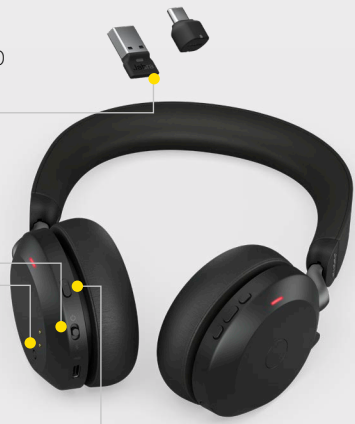

Plug the pre-paired Jabra Link 380 into a USB port on your computer

Slide the On/Off switch to the Bluetooth position and hold it there until the LED flashes blue

Follow the voice instructions in the headset to pair to your smartphone

Charge with either the charging stand accessory or a USB charging cable.

Full charge time **2 hours 40 mins**
Up to 36 hours of battery

Fast charge in **15 minutes**
Up to 6 hours of battery