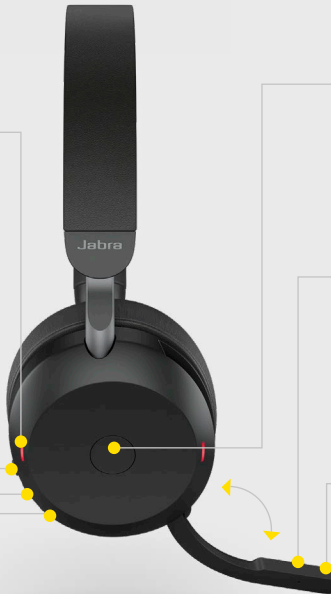

## HOW TO USE

Activate and toggle between ANC and HearThrough

Push both at same time x1 to turn busylight on/off

Push x1

Press and hold for 1 sec

Push x1

Push x1

Press and hold for 1 sec

Push x1

Alternatively move the microphone boom arm down to answer an incoming call

Push x1 during a call

Push x1 to activate Voice Assistant when not on a call

Move boom up to mute, down to unmute