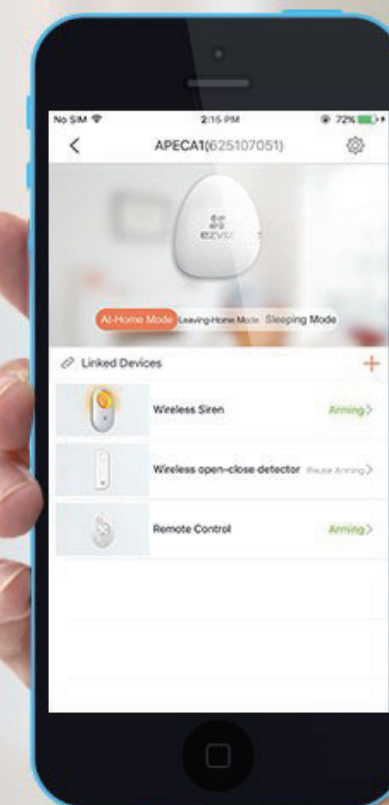

Multiple modes

Tell the A1 whether you're home, out or sleeping via the K2 and the EZVIZ App.