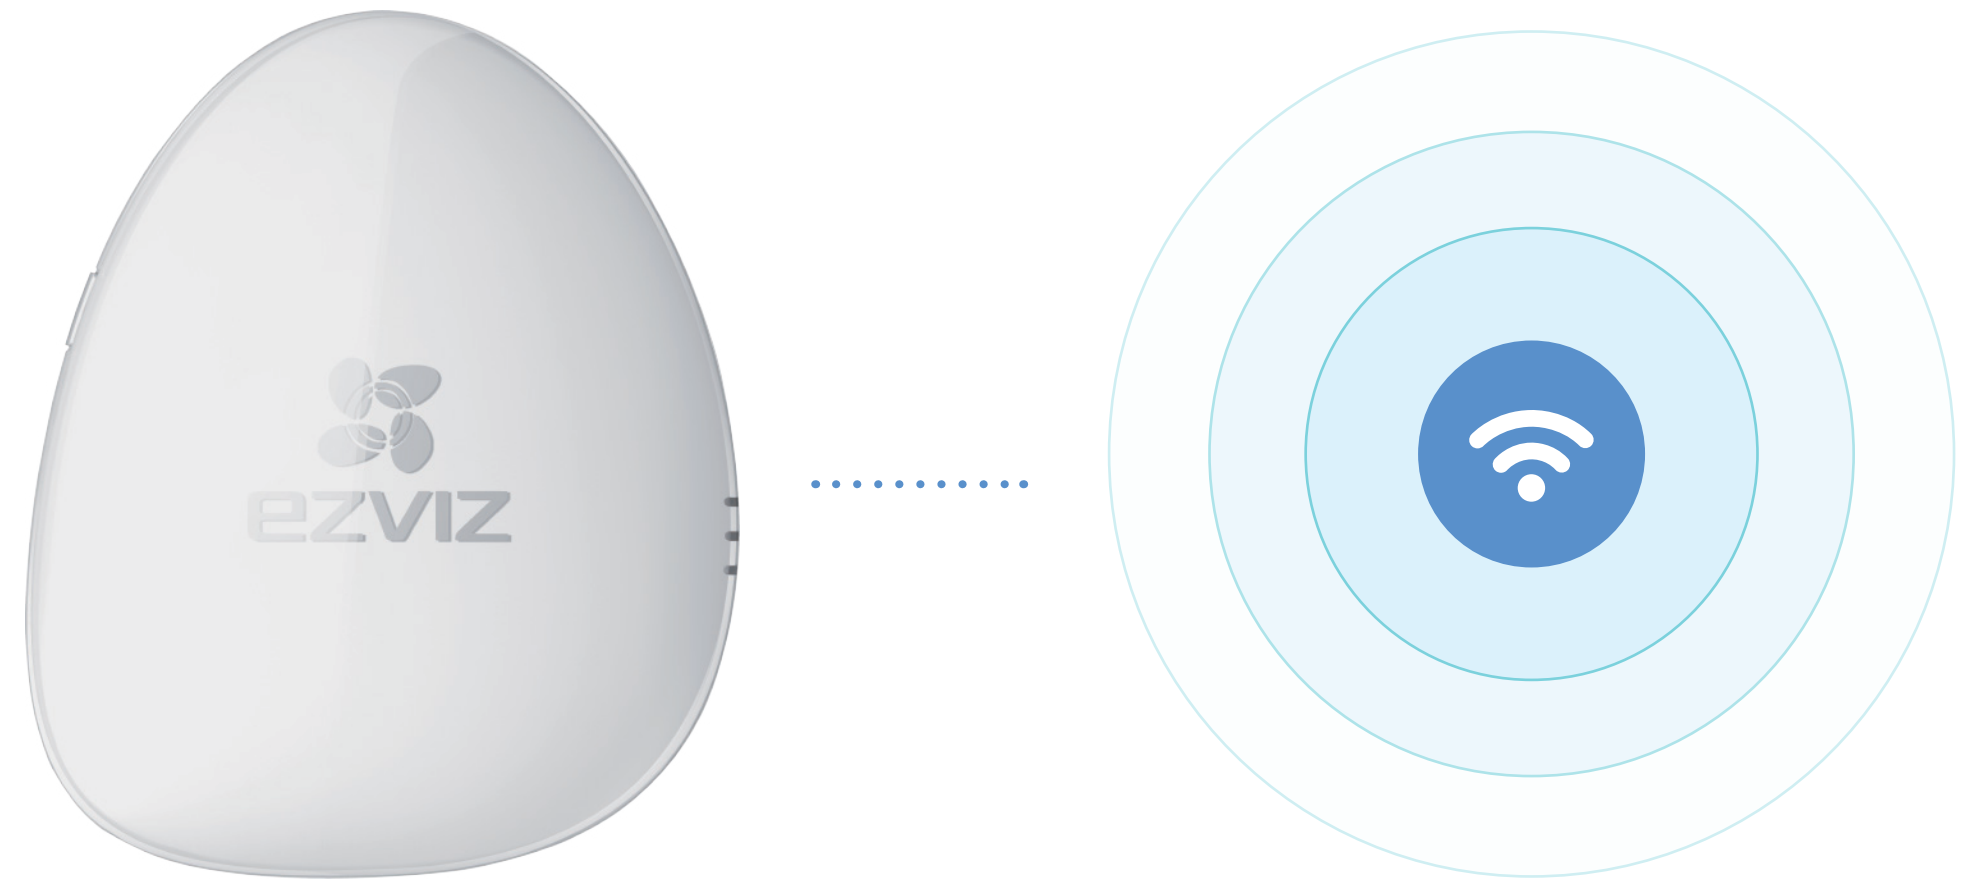

A1

Internet Alarm Hub

A Wi-Fi security hub that works seamlessly with EZVIZ alarm devices and Wi-Fi cameras to protect your home.

Easy installation

Connect the A1 to Wi-Fi, follow the voice guidance to add your devices, and you are good to go!

Integrated solution

The A1 supports EZVIZ's alarm devices and Wi-Fi cameras, delivering a more connected home experience.

Voice prompts

The A1's voice prompts can guide you through the steps to add devices and also send a voice alert in case of an emergency.

Control via the EZVIZ app

With the EZVIZ App, you can remotely control the A1 and all devices connected to it even when you are away from home.

Instant alerts

Whenever the sensors are triggered, you will receive instant notifications on your phone.

Multiple modes

Tell the A1 whether you're home, out or sleeping via the K2 and the EZVIZ App.

Specifications

Model CS-A1-32W

Name Internet Alarm Hub

Wireless Detector

Maximum	32 (optional)
Distance between detector and A1	< 100m (Open Distance)
Detector Type	Wireless Open-close Detector/Wireless Pet Immune PIR Detector/Wireless Siren Remote Control etc.
Carrier Frequency	According to regulations: Euro version 868MHz / Asia verison 433MHz/ US version 915MHz
Transmission Power	10dBm