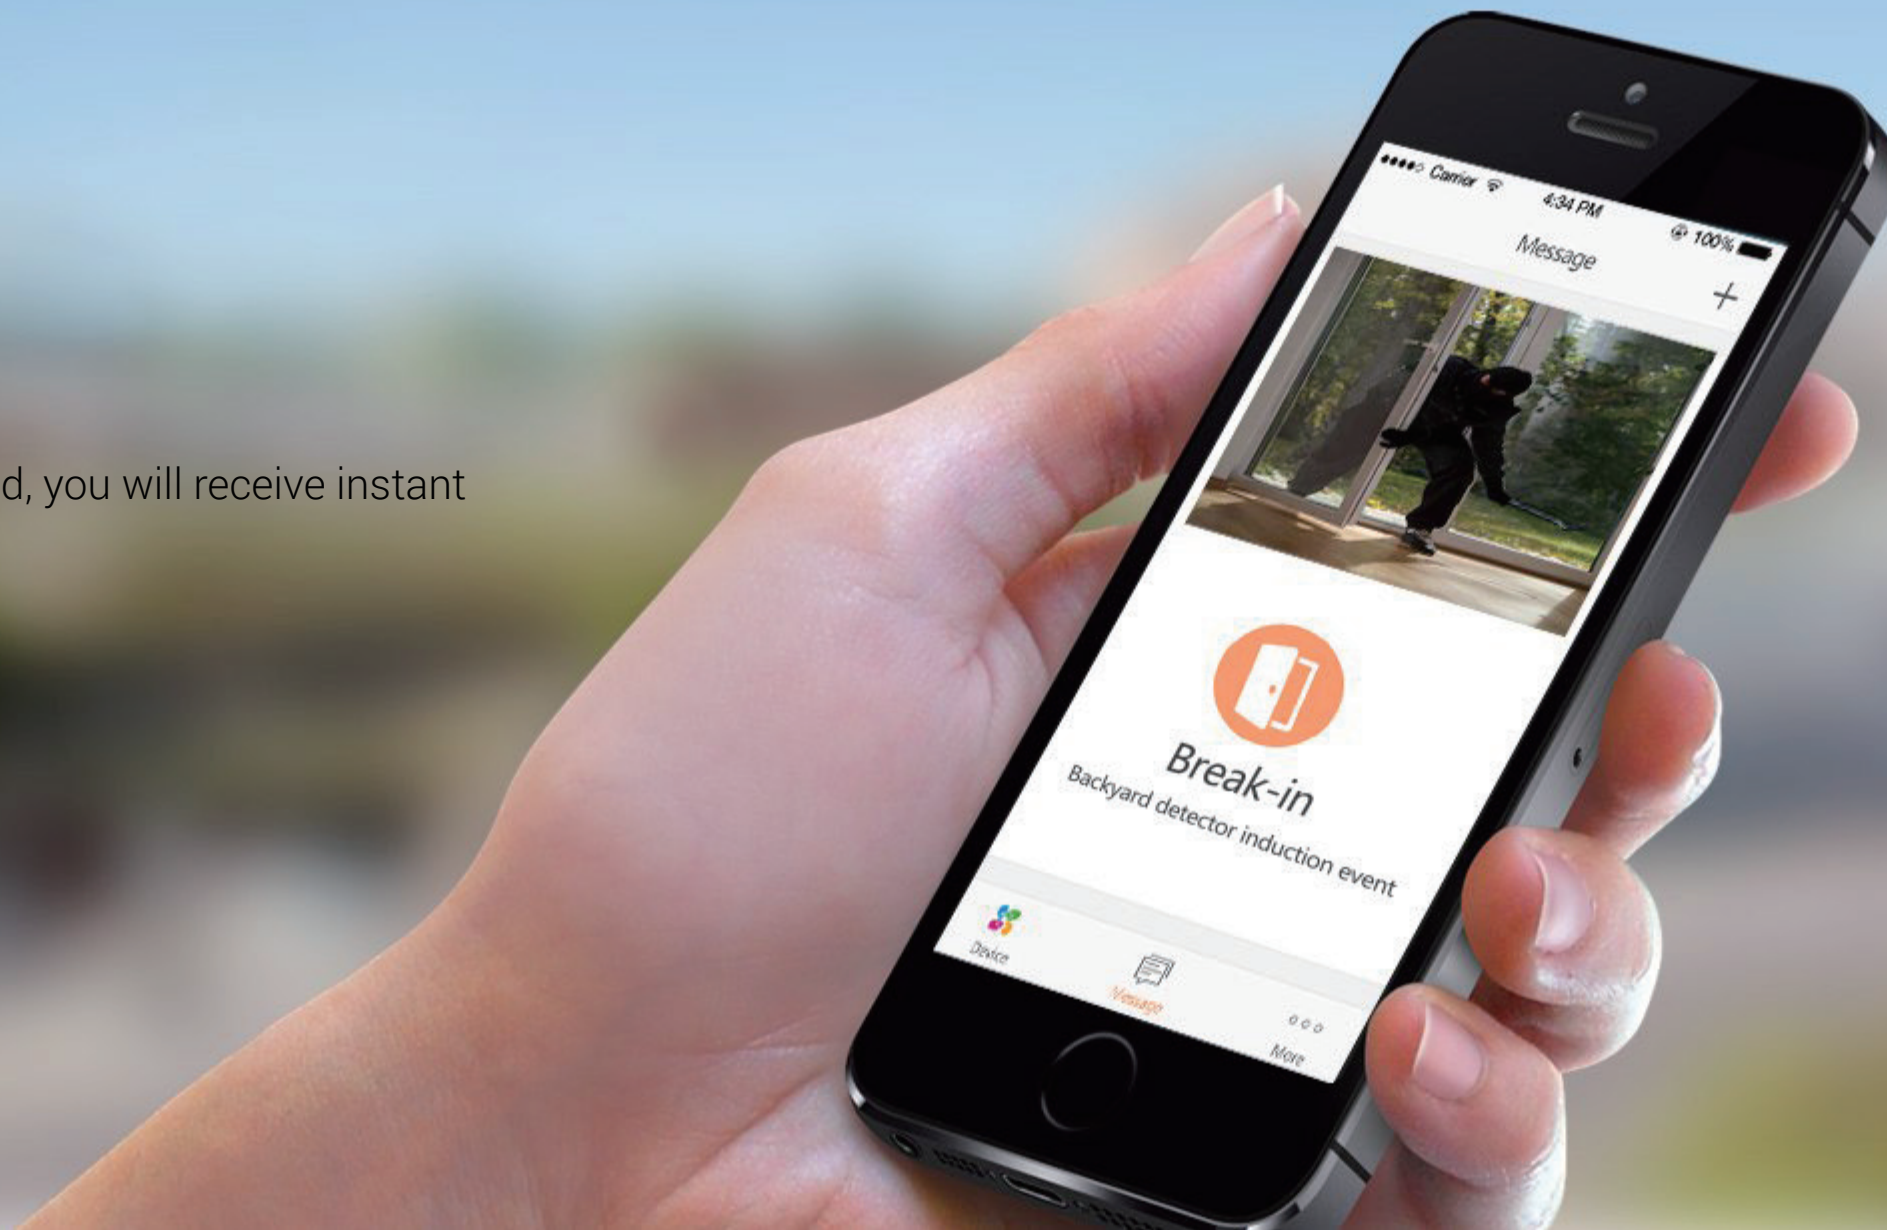

A1

Internet Alarm Hub

A Wi-Fi security hub that works seamlessly with EZVIZ alarm devices and Wi-Fi cameras to protect your home.

Easy installation

Connect the A1 to Wi-Fi, follow the voice guidance to add your devices, and you are good to go!

Integrated solution

The A1 supports EZVIZ's alarm devices and Wi-Fi cameras, delivering a more connected home experience.

Voice prompts

The A1's voice prompts can guide you through the steps to add devices and also send a voice alert in case of an emergency.

Control via the EZVIZ app

With the EZVIZ App, you can remotely control the A1 and all devices connected to it even when you are away from home.

Instant alerts

Whenever the sensors are triggered, you will receive instant notifications on your phone.