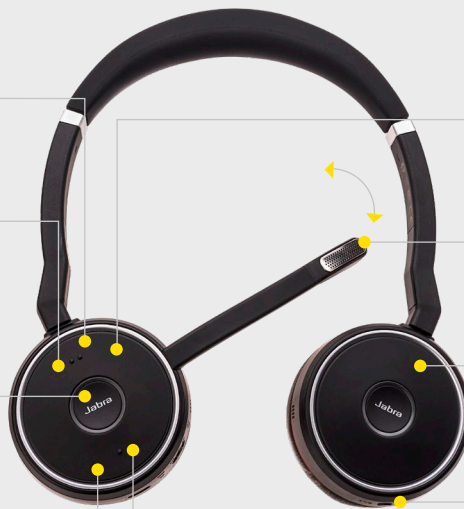

Push x1 to activate Voice Assistant when not on a call

Push x1

Push x1 to Open Microsoft Teams*

Push x2 (reject call)

Hold for 1 sec

Push x1

Press and hold for 1 sec

Push both at same time x1 to turn busylight on/off

Move boom up to mute, down to unmute

Push x1 (Listen-In on/off)

Press x1 (ANC on/off)

Push x1 for Battery status (when not on a call or listening to music)

FEATURES

BENEFITS

Connectivity	Computer	Jabra Link 380 Bluetooth adapter. Up to 30m/100ft wireless range to your computer.
	Dual Bluetooth connectivity	Connect two Bluetooth enabled devices at the same time, including mobile device and computer
	Multiple device pairing	Pair up to 8 devices
Audio	Microphone	3-microphone technology for outstanding call performance
	ANC	Eliminate background noise at the touch of a button
	HiFi Audio	Best-in-class sound performance including HiFi audio streaming
	Noise-isolating design	Instant noise isolation for improved focus in noisy surroundings
	Software integration	Additional features available via Jabra Xpress and Jabra Direct
Ease of use	Speakers	Powerful 40mm speakers deliver richer sound for a more immersive audio experience
	Rechargeable battery	Up to 18 hours battery life
	Busylight	Integrated busylight on both ear cups acting as a 'do not disturb' sign and protecting your focus
	All day comfort	All-day comfort leather feel ear cushions and an on-ear wearing style for all day comfort
	Optional charging stand	Easy charging and docking comes with an optional charging stand to eliminate battery concerns
	Discreet boomarm	Boom arm can be clipped into the headband when not on calls
	Listen-in	Easy to reach button on ear cup to hear announcements without removing the headset
Variants	Call management	Answer/reject calls; increase/decrease speaker volume; mute
	UC and MS variants	Choose from UC or MS Teams variants
Certifications	Leading UC vendors	
	Meets Microsoft Teams Open Office requirements.*	

*Microsoft Teams headset variant only