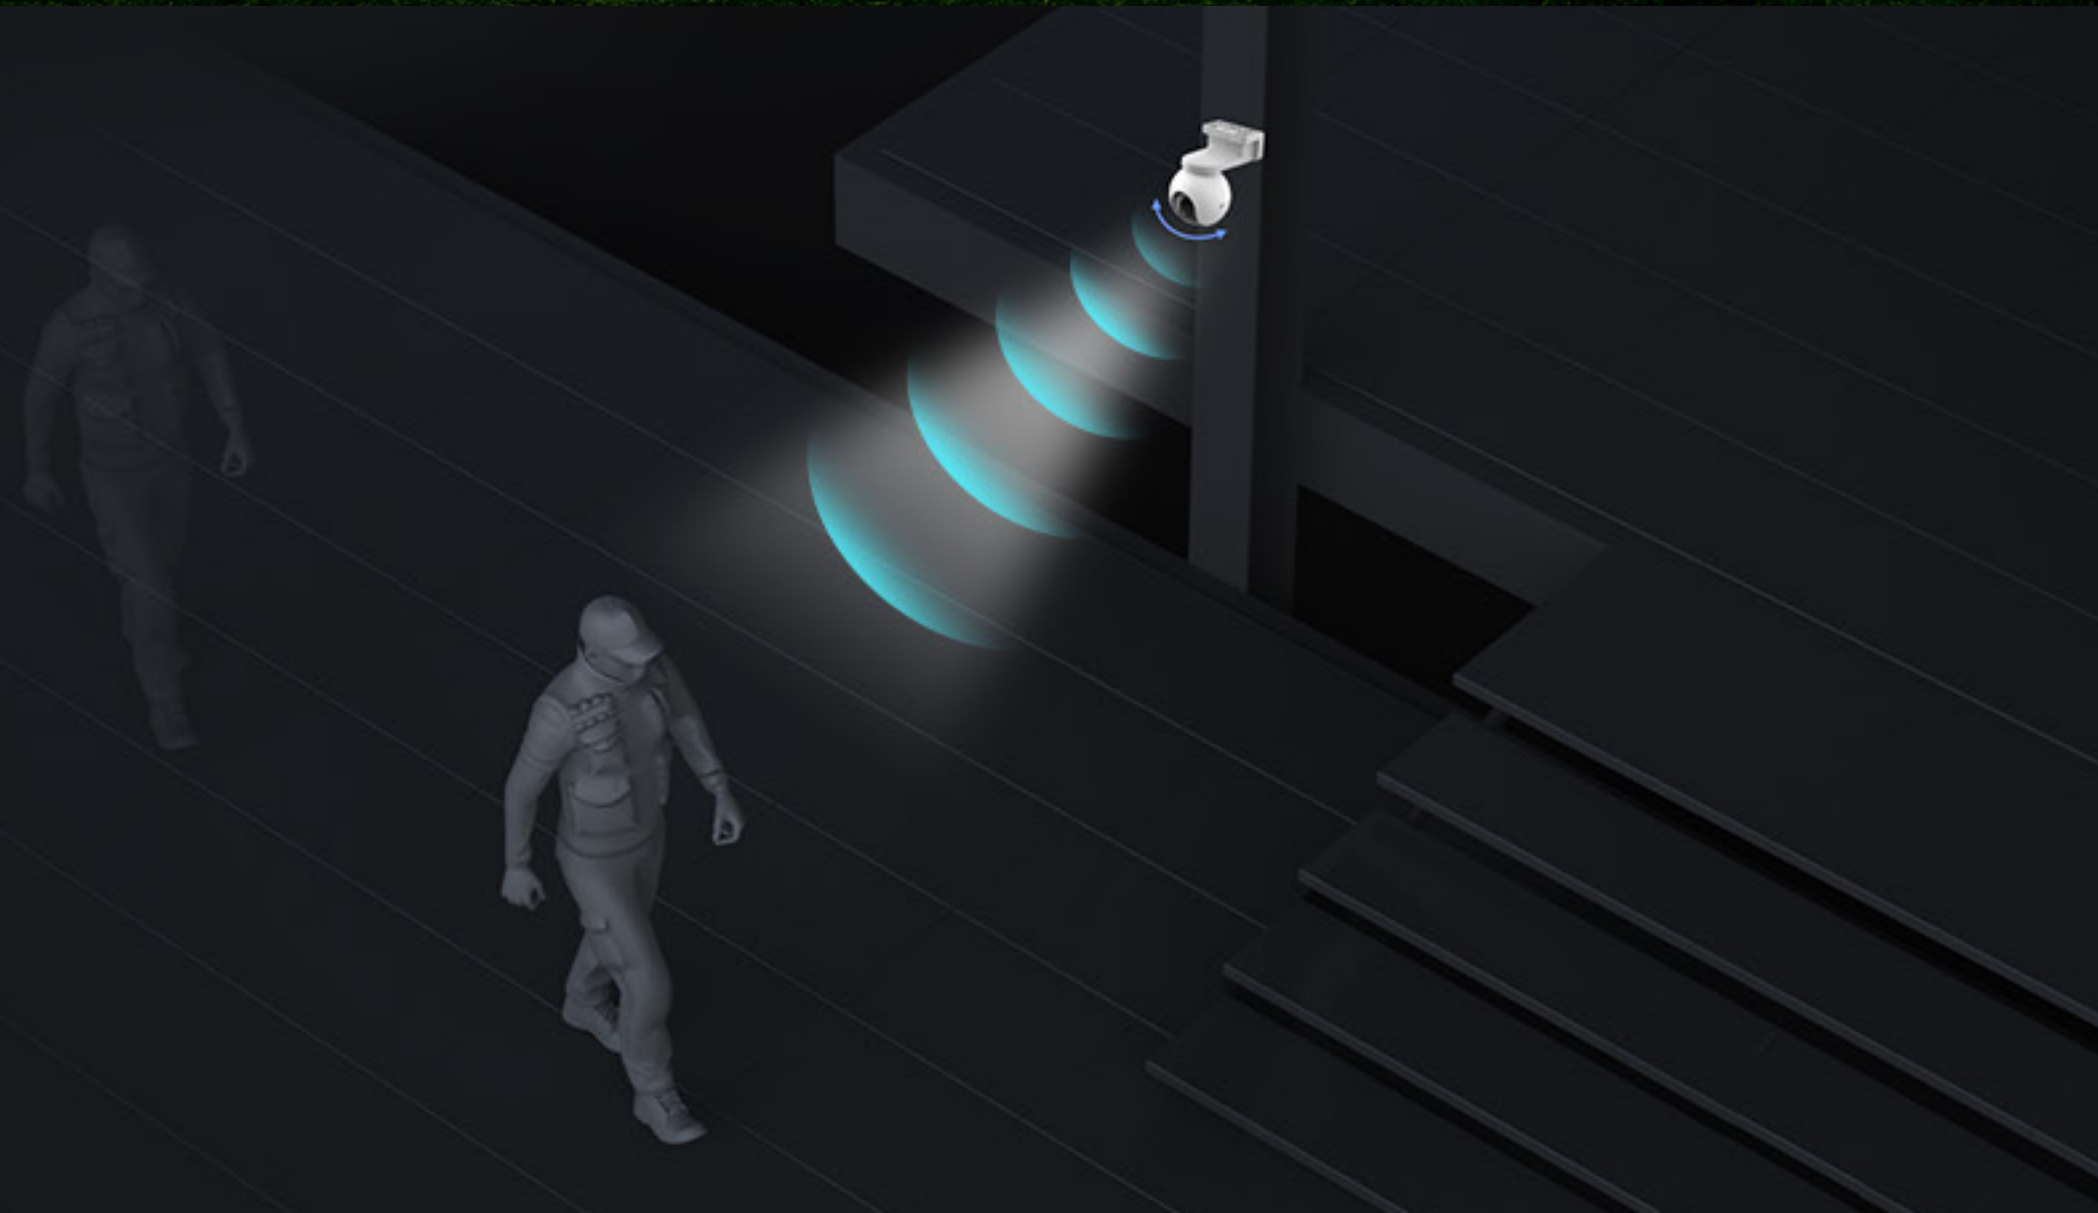

See every detail in color, from day to night

Black-and-white images are now history. The EB8 4G uses its built-in spotlight to restore the colorful beauty of its natural surroundings, even when it's late at night. It would be very difficult to sneak in under the cover of darkness with the EB8 standing guard.

Full Color Night Vision

Up to 15 m (49 ft)

A vigilant guard who works around the clock

The camera features an active defense function to provide an extra layer of protection. Upon detection of intruders, the camera will flash a spotlight⁶ to let uninvited visitors know they have been detected.