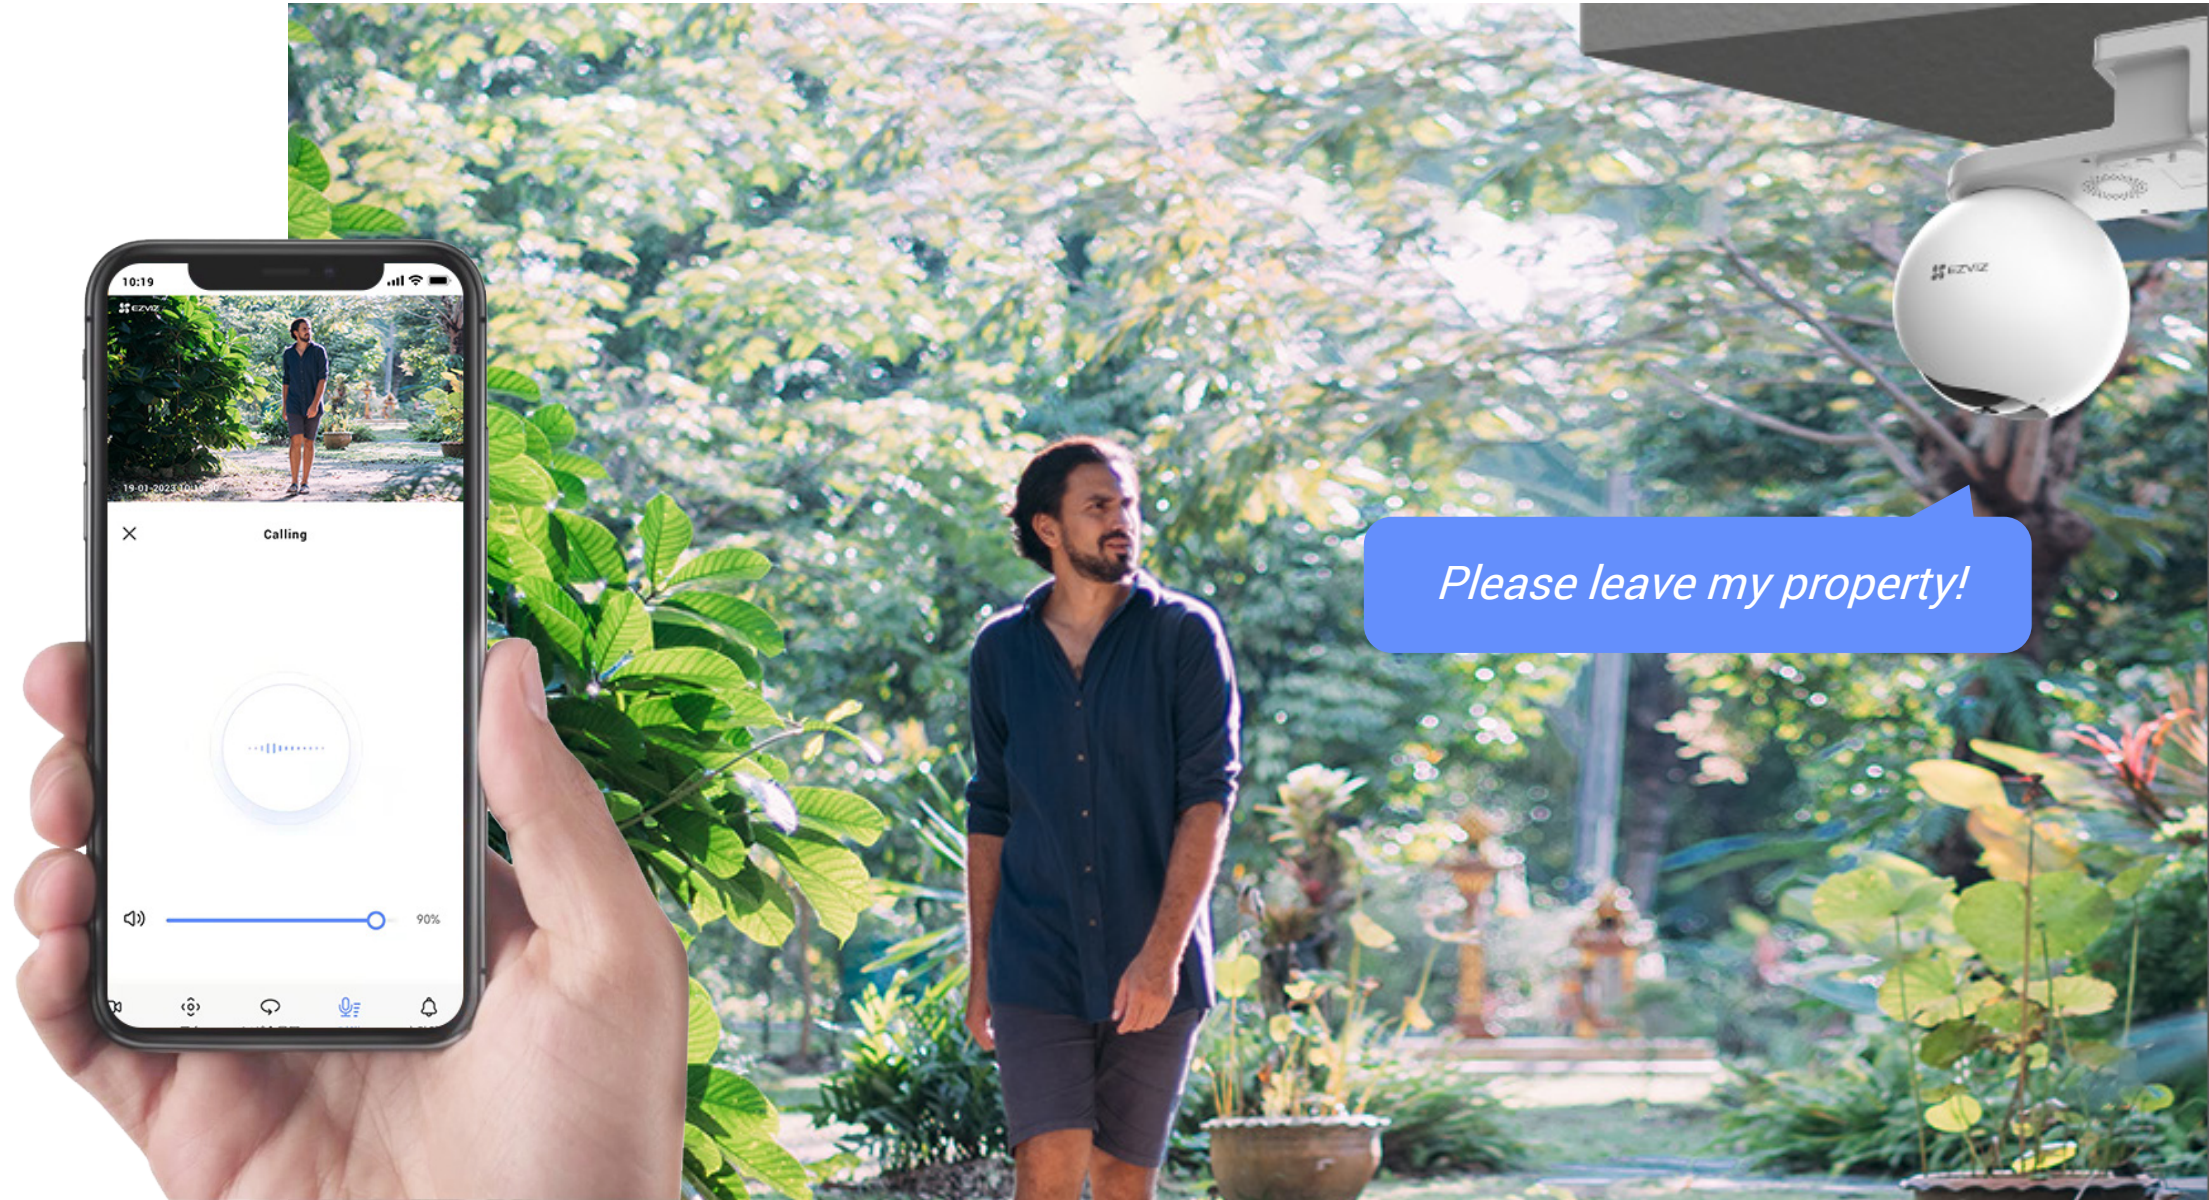

### 03 One click return to the preset location

No matter how complicated the tracking is, the camera always knows its way back to your preferred viewing angle. You can pinpoint up to 12 angles via the EZVIZ App. Just click on your pre-set dots and the camera will automatically resume its place.

## A vigilant guard who works around the clock

The camera features an active defense function to provide an extra layer of protection. Upon detection of intruders, the camera will flash a spotlight<sup>6</sup> to let uninvited visitors know they have been detected.

## Speak to uninvited visitors using just your smartphone

---

Enjoy two-way communications by simply using your phone. Or, pre-record specific voice messages that automatically play when people are detected on camera.

## Smart integration, hands-free control

---

Easily manage your EB8 4G via the EZVIZ App. What's better, you can voice-enable the live viewing with "Hey Google" or "Alexa" to check what's happening on a bigger screen.