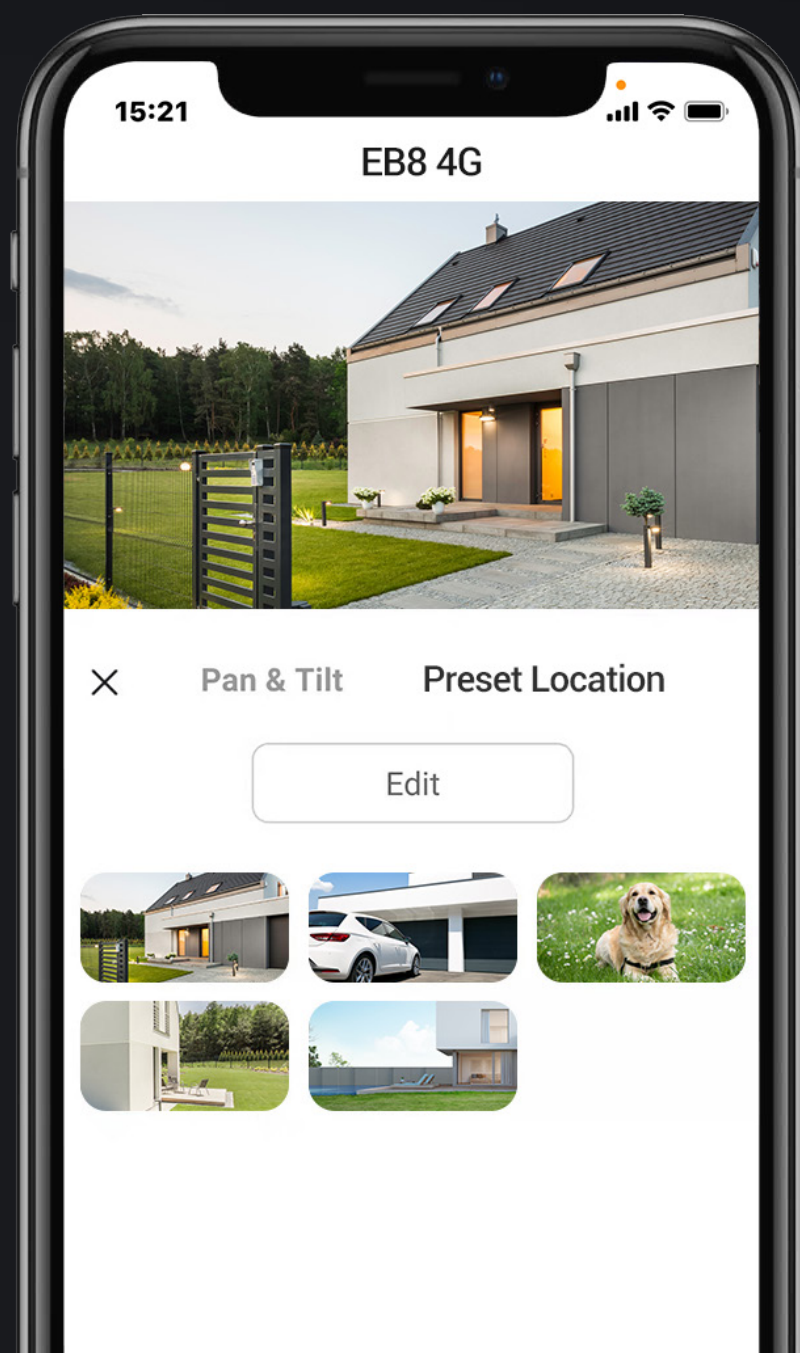

## 01 Smarter detections for essential activities

The EB8 4G is designed to provide smart notifications on detected activities. You can set the camera to detect all kinds of motion – including running animals – or enable the smart human motion feature to auto-track human activities.

 Smart Human Motion Detection

 Auto-Tracking

 Customizable Detection Zones

**FREE** No Subscription Fee

## 02 360° plus 2K, for far less blind spots

A bigger space needs a wider view, and that's where the EB8 4G comes in handy. It can pan and tilt to take in a 360-degree field-of-view, and render details in 2K resolution to capture crucial moments clearly.

### 03 One click return to the preset location

No matter how complicated the tracking is, the camera always knows its way back to your preferred viewing angle. You can pinpoint up to 12 angles via the EZVIZ App. Just click on your pre-set dots and the camera will automatically resume its place.