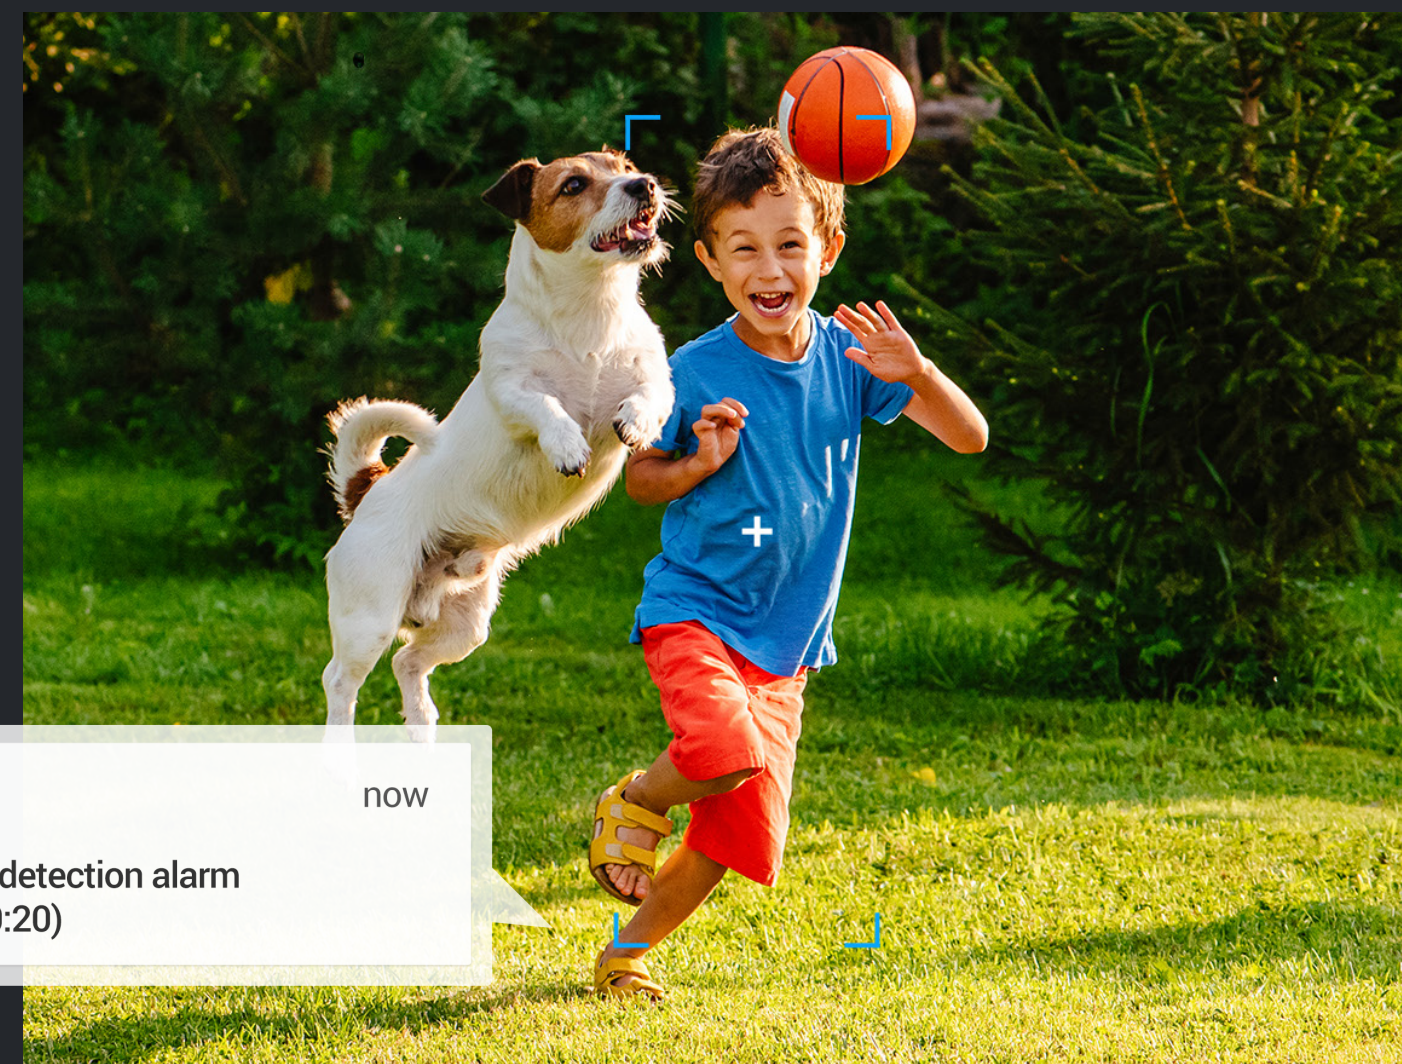

H3c **2K**

Wi-Fi Smart Home Camera

Reliably ready for every crucial moment

A well-built camera by quality and functionality, the H3c 2K is designed to provide 24/7 non-stop home protection in a smart way. Working as an outdoor guard for most homes, the camera renders ultra-sharp 2K video and colorful night vision, and is smart enough to detect human activities and provide active defense. Compact in size and durable against weathers, the H3c 2K can be your ideal home security camera.

The H3c 2K offers superior detail capturing with ultra-clear 2K resolution. It ensures that you never miss a single important moment that takes place at home.

See in color, even at night.

Unsatisfied with blurry, overexposed black-and-white images during the nighttime? The H3c 2K makes late-night protection easier by restoring colors and details. In addition to a pretty sharp IR night vision, the camera can light up the environment with two built-in spotlights to render color night vision.

Communications can be this easy

Enjoy two-way audio by simply using your smartphone. Or, pre-record a 10-second voice message that automatically plays upon human motion detection.

AI algorithm for alerts that matter

The camera's onboard AI algorithm helps distinguish and detect moving people in particular, so as to reduce insignificant alerts caused by falling leaves or flying insects. You will receive smarter notifications that matter to you.