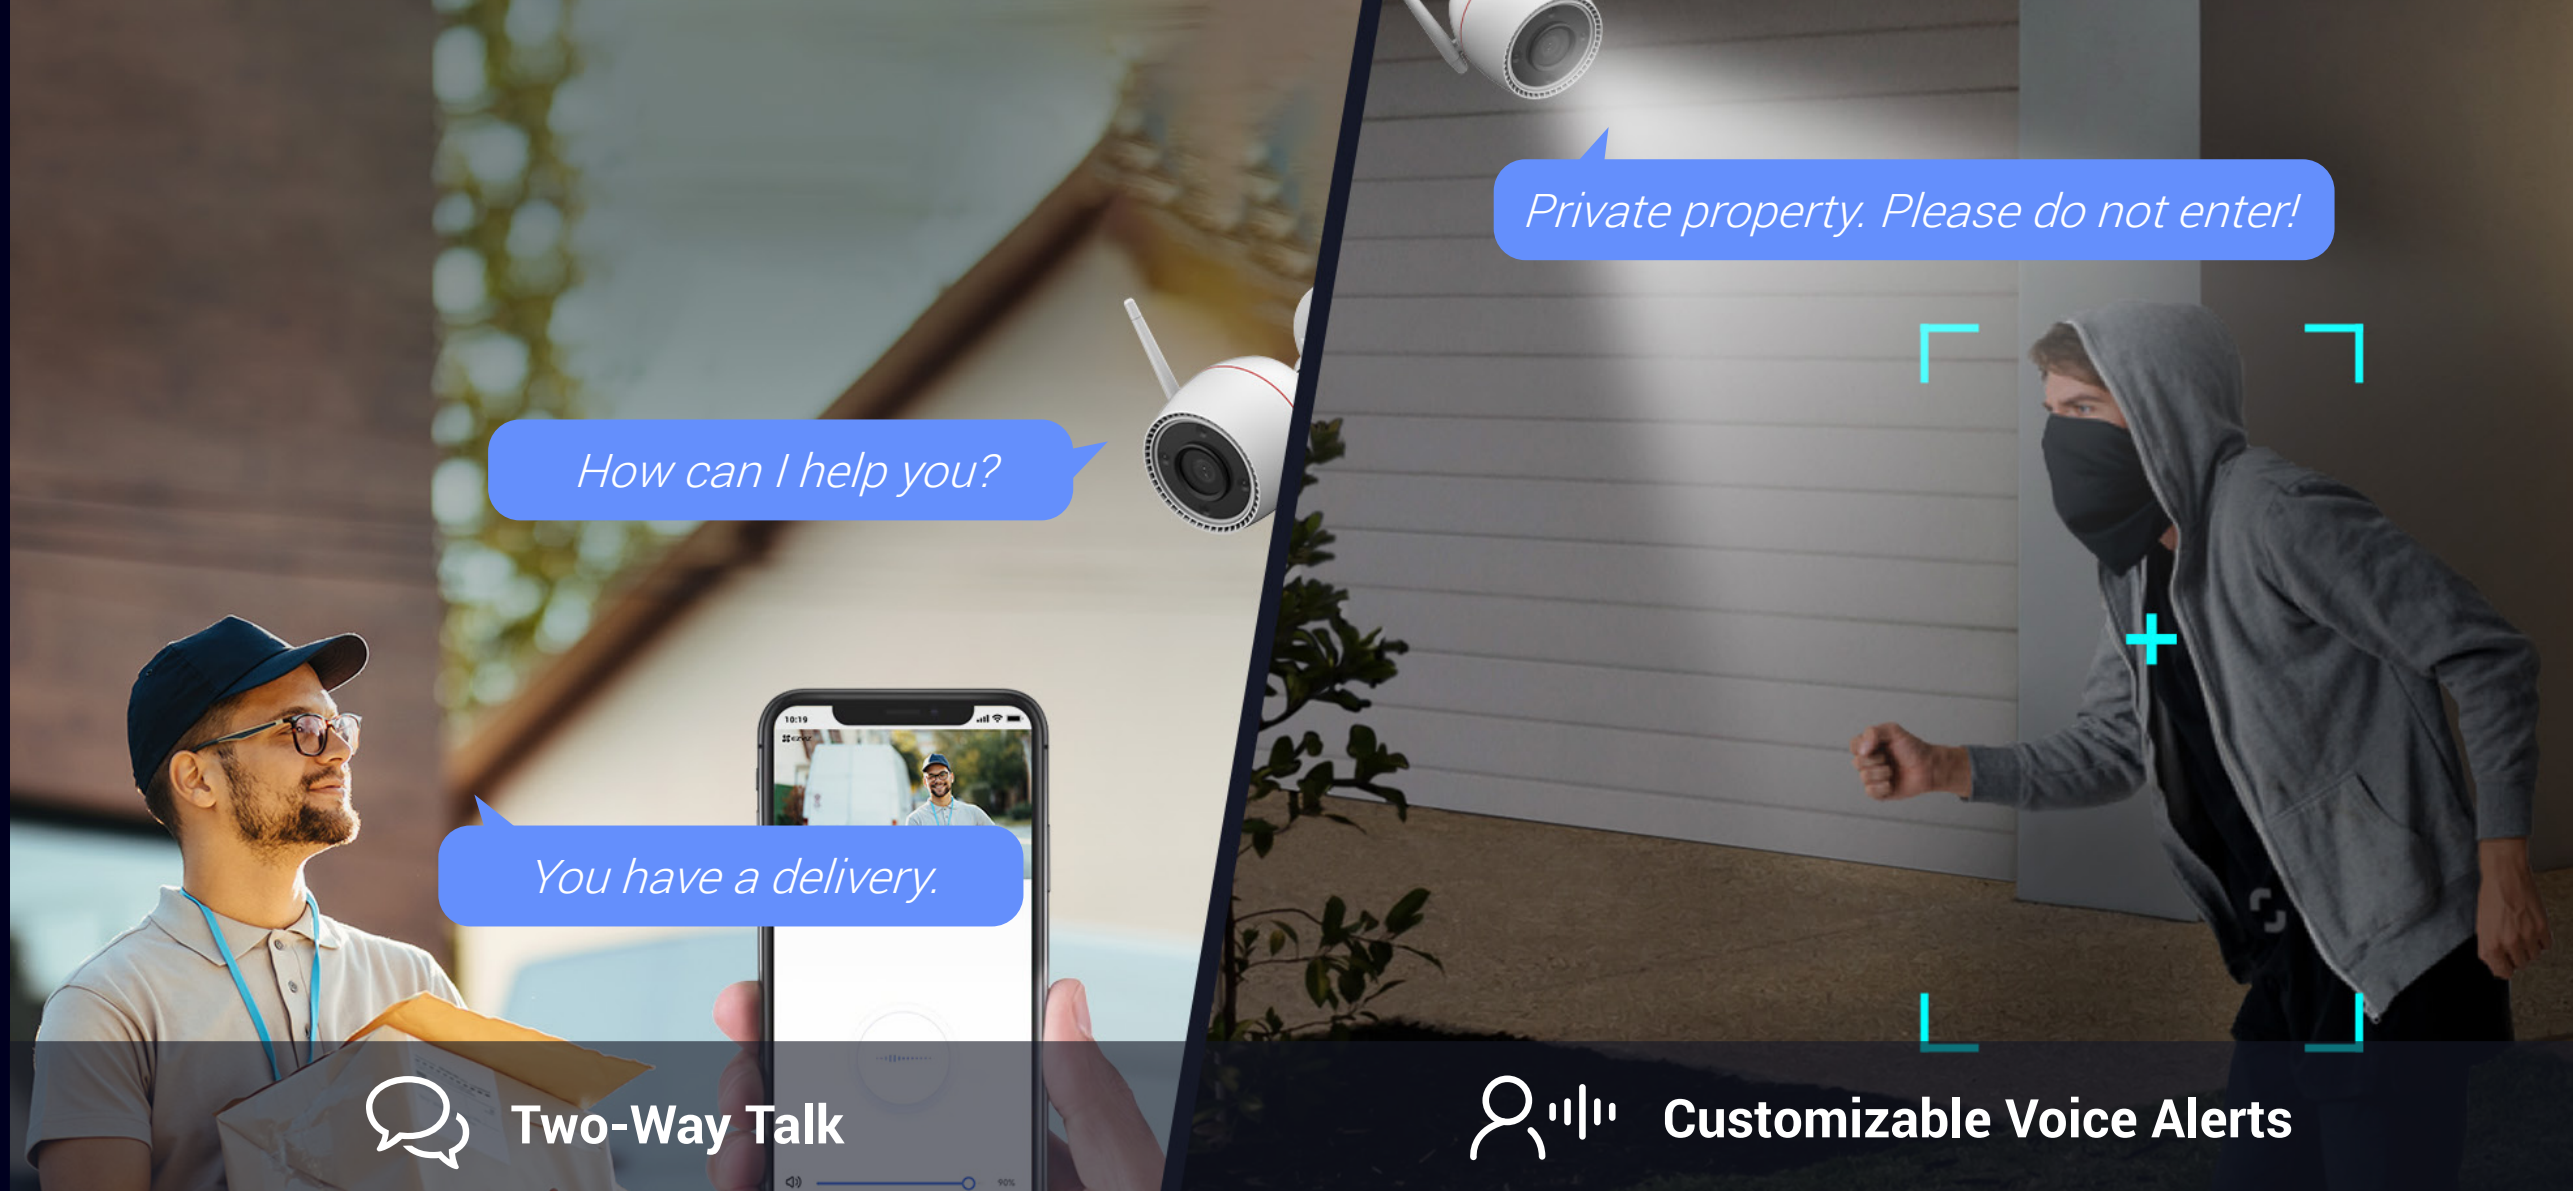

H3c **2K**

Wi-Fi Smart Home Camera

Reliably ready for every crucial moment

A well-built camera by quality and functionality, the H3c 2K is designed to provide 24/7 non-stop home protection in a smart way. Working as an outdoor guard for most homes, the camera renders ultra-sharp 2K video and colorful night vision, and is smart enough to detect human activities and provide active defense. Compact in size and durable against weathers, the H3c 2K can be your ideal home security camera.

Communications can be this easy

Enjoy two-way audio by simply using your smartphone. Or, pre-record a 10-second voice message that automatically plays upon human motion detection.

AI algorithm for alerts that matter

The camera's onboard AI algorithm helps distinguish and detect moving people in particular, so as to reduce insignificant alerts caused by falling leaves or flying insects. You will receive smarter notifications that matter to you.

You can integrate the H3c 2K to your existing smart home system. Voice-enable the live viewing with “Hey Google” or “Alexa” to check what’s happening on a bigger screen.

Extra-Large, safe storage options that you can trust