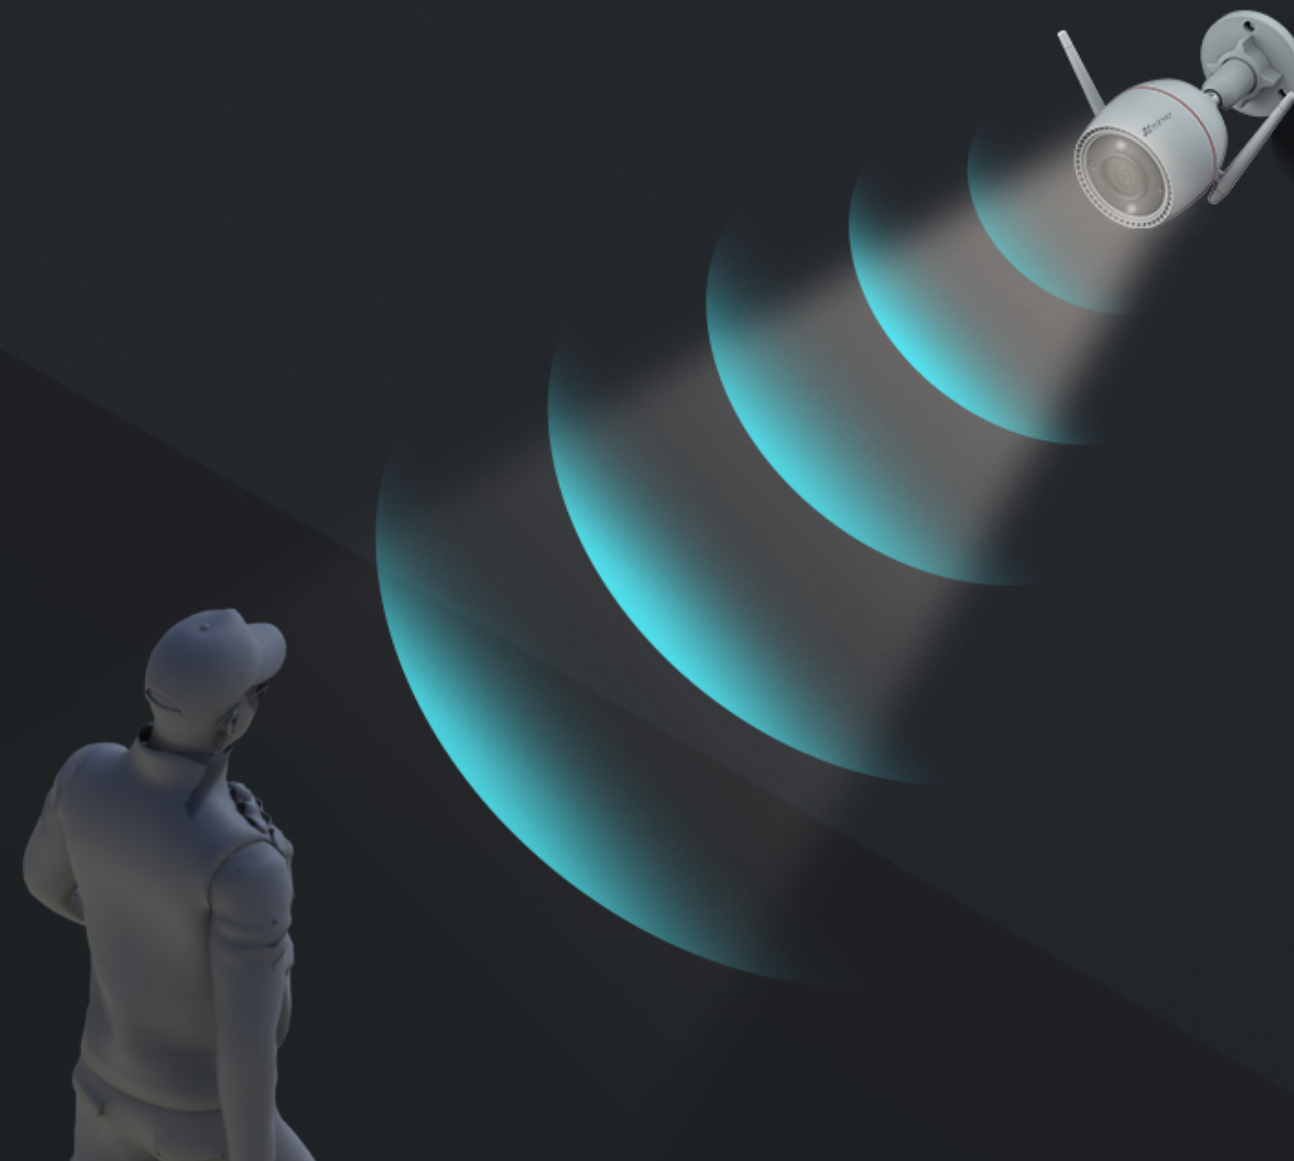

H3c **2K**

Wi-Fi Smart Home Camera

Reliably ready for every crucial moment

A well-built camera by quality and functionality, the H3c 2K is designed to provide 24/7 non-stop home protection in a smart way. Working as an outdoor guard for most homes, the camera renders ultra-sharp 2K video and colorful night vision, and is smart enough to detect human activities and provide active defense. Compact in size and durable against weathers, the H3c 2K can be your ideal home security camera.

The camera's onboard AI algorithm helps distinguish and detect moving people in particular, so as to reduce insignificant alerts caused by falling leaves or flying insects. You will receive smarter notifications that matter to you.

AI-Powered Human Shape Detection

Customizable Detection Zone

No Subscription Fee

H3c 2K intelligent detection alarm
(2022-07-07 09:50:20)

now

A vigilant guard who works around the clock

The H3c 2K integrates EZVIZ's beloved active defense function to provide an extra layer of protection. Upon detection of intruders, the camera will set off a loud siren and flash two spotlights⁴ to warn them away.

You can integrate the H3c 2K to your existing smart home system. Voice-enable the live viewing with “Hey Google” or “Alexa” to check what’s happening on a bigger screen.

Extra-Large, safe storage options that you can trust