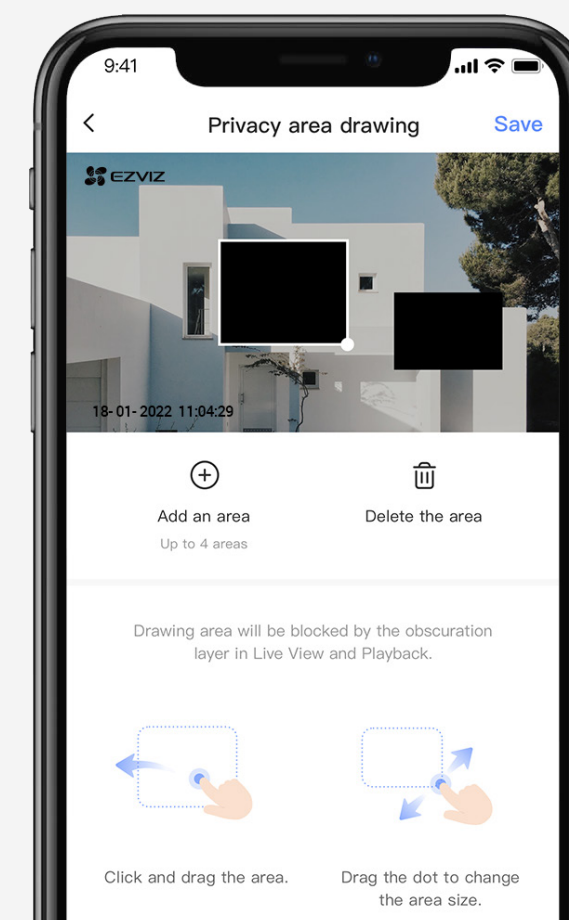

Enhanced viewing pleasure with smaller video files

Compared against the prevailing H.264 video compression technology, H.265 creates a more fluid viewing experience with recorded footage. Meanwhile, you won't have to worry about large video files taking up too much of your storage space – H.265 technology can reduce their sizes by up to 50%⁵.

50%
Video Storage Space

50%
Required Bandwidth

We do our best to protect your data and privacy

We design the product to respectfully protect your data and privacy. You can also set up no filming zones⁶ to make sure recording only happens when it's appropriate and allowed.

EZVIZ has been awarded by DNV for **information security** (ISO/IEC 27001:2013), **personal data protection** (ISO/IEC 27701:2019), **cloud security** (CSA STAR) and more.

Privacy Zone⁶

TLS

Data Transmission
Encryption

AES-128

Data Encryption